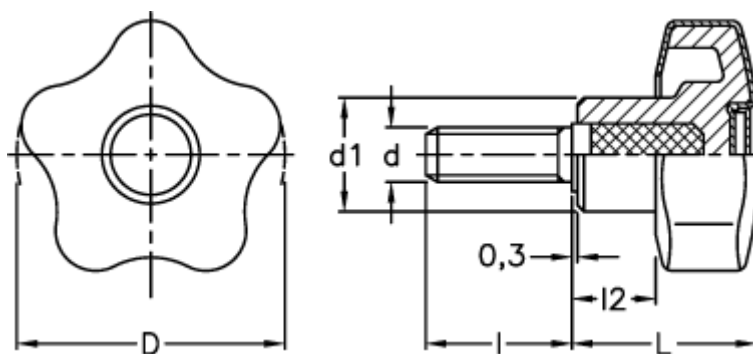

Article number: 23021699112

Description: E+G Lobe knobs

VCT.43 p-M8x16 SOFT C2 RAL2004 - orange cap

Measures

D = 43

d1 = 17.0

d 6g = M8

l = 16

L = 29.0

l2 = 11.0